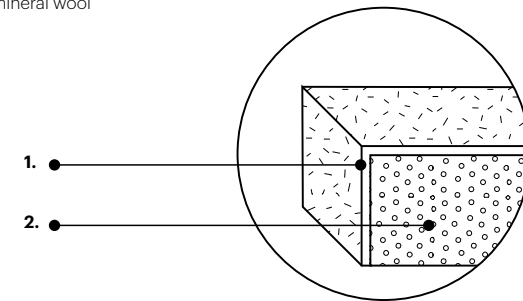

Fluffo FIRE-RESIST

Trudno zapalne panele ściienne dla biur

Fire retardant office wall panels

Panele ściienne z kolekcji Fluffo FIRE-RESIST dedykowane są wnętrzom publicznym, w których materiały wykończeniowe podlegają wymogom norm przeciwpożarowych wg. PN-EN 135011 + A1: 2010. Trudno zapalne, akustyczne panele Fluffo dostępne są w wielu kształtach, kolorach i dwóch grubościach, co pozwala stworzyć unikalne, przestrzenne kompozycje. Idealnie sprawdzą się w biurach, salach konferencyjnych oraz tzw. budkach telefonicznych, tworząc bezpieczną, funkcjonalną i przyjazną przestrzeń do pracy.

Fluffo FIRE-RESIST wall panels are intended for public spaces, where finishing materials must comply with the fire prevention standards PN-EN 135011 + A1: 2010. Fluffo fire retardant, acoustic wall panels are available in many shapes, colours and two thicknesses, allowing the creation of unique, 3D compositions. They will work perfectly in offices, conference rooms and office telephone booths, creating safe and functional work space.

Materiał / Material

1. Struktura Fluffo 1 mm

Fluffo finish

2. Sprasowana wełna mineralna

High density bio-soluble mineral wool