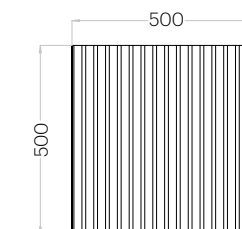

Grubość (thickness): 30 mm
Waga (weight): 290 g
1 szt. (pc) = 0,25 m²
4 szt. (pcs) = 1,00 m²

Grand Rift