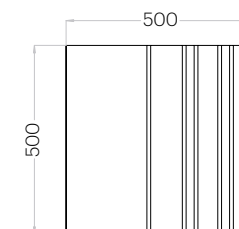

ryflowane
corrugated surface

miękkie
soft

Fluffo SOFT RIFT / Pixel L, Pixel L SemiRift, Pixel L Rift

Fluffo SOFT RIFT / Pixel L, Pixel L SemiRift, Pixel L Rift

Pixel L SemiRift

Grubość (thickness): 30 mm
Waga (weight): 300 g
1 szt. (pc) = 0,25 m²
4 szt. (pcs) = 1,00 m²