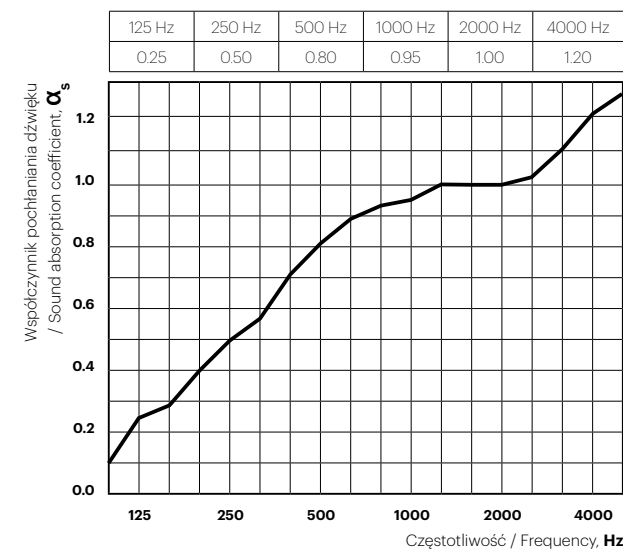

Akustyka / Acoustics

α_s Współczynnik chłonności akustycznej zgodnie z PN-EN ISO 354:2005
/ α_s Sound absorption coefficient according to PN-EN ISO 354:2005

Wskaźnik pochłaniania dźwięku zgodnie z PN-EN ISO 11654:1997 $\alpha_w = 0,80$
/ Sound absorption indicator according to PN-EN ISO 11654:1997 $\alpha_w = 0,80$

Klasa pochłaniania dźwięku: B
/ Sound absorption class: B