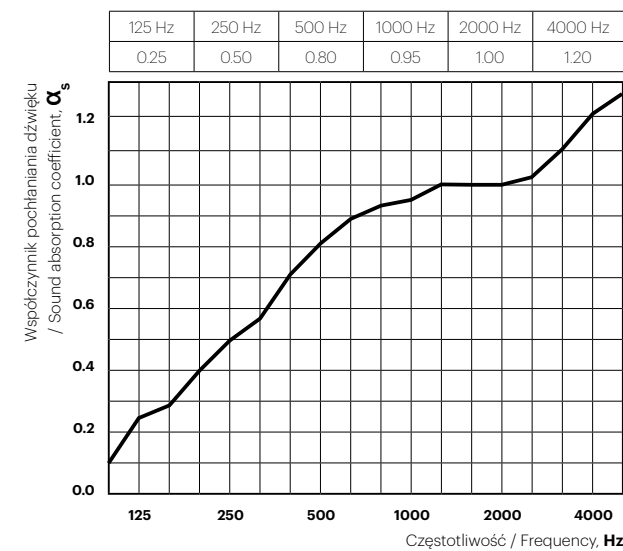

Akustyka / Acoustics

α_s Współczynnik chłonności akustycznej zgodnie z PN-EN ISO 354:2005
/ α_s Sound absorption coefficient according to PN-EN ISO 354:2005

Wskaźnik pochłaniania dźwięku zgodnie z PN-EN ISO 11654:1997 $\alpha_w = 0,80$
/ Sound absorption indicator according to PN-EN ISO 11654:1997 $\alpha_w = 0,80$

Klasa pochłaniania dźwięku: B
/ Sound absorption class: B