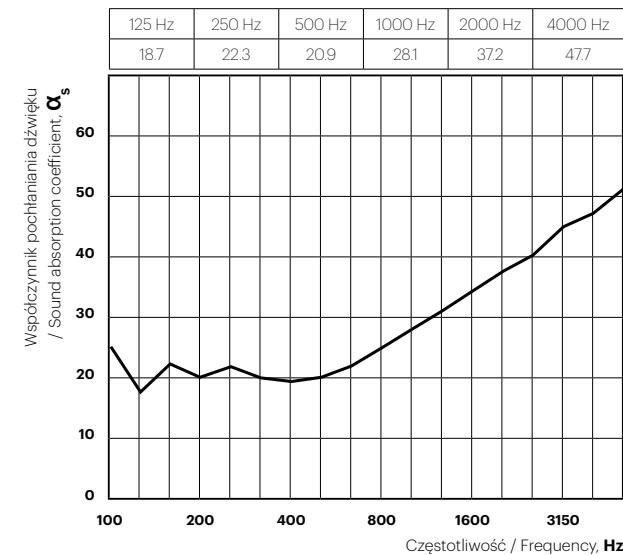

Akustyka / Acoustics

R_w - Wskaźnik izolacji dźwiękowej według ISO 140-3
/ R_w Sound insulation according to ISO 140-3

Wskaźnik izolacji dźwiękowej według ISO 140-3* R_w (C;Ctr) = 27 (0;-2) dB

*Badanie przeprowadzone przez producenta materiału bazowego według ISO 140-3 oraz ISO 717-1

/ Sound insulation according to ISO 140-3* R_w (C;Ctr) = 27 (0;-2) dB

*Research carried out by the base material producer according to ISO 140-3 and ISO 717-1 norms.